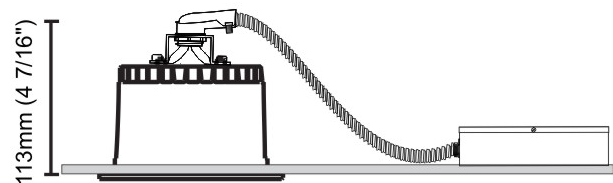

GENERAL

Series: Dixit
Subseries: Dixit RA11
Brand: Ivela
Division: Architectural
Mounting Type: Recessed
Mounting Location: Ceiling
Subcategory: Downlight

PHYSICAL

Shape: Square
Length (mm): 117
Length (in): 4 5/8
Width (mm): 117
Width (in): 4 5/8
Height (mm): 73
Height (in): 2 7/8
Min. Recessing Depth (mm): 113
Min. Recessing Depth (in): 4 1/2
Light Distribution: Direct
Weight (kg): 0.7
Weight (lbs): 1.54
Diffuser: Clear Polycarbonate
Fixture Finish: MWH
Fixture Material: Aluminum Die Cast
Cut-out Measurements: 100mm / 3 15/16"

ELECTRICAL

Lamp Type: LED
Total Output Wattage (W): 12 / 18 / 26
Dimming: Tri-Mode (Non-Dimming and Phase Dimming (120Vac only) and 0-10V Dimming)
Driver Included: No
Driver Location: Recessed Housing
Driver Type: Constant Current - Universal
Driver Class: Class 2
Input Voltage (V): 120 - 277
Constant Current (MA): 350 / 500 / 700

LED

Number of LEDs: 1
Color Temperature (°K): 2700 / 3000 / 4000
Max. Delivered Lumen (lm): 1513 - 1602 / 2092 - 2180 / 2759 - 2848
CRI: >85 CRI
Efficiency (%): 89
Lamp Life (hrs): 50000
Upon Request: 3500K upon request

OPTICAL

Optic°: 55
Adjustability: Fixed
Upon Request: Optic 12° or 30° (mirror-metallized) / 70° (white)

RATINGS AND CERTIFICATIONS

Certified By: Certified for North American Standards
IP rating: IP43
IK Rating: IK08
Glare Rating: ≤ 19