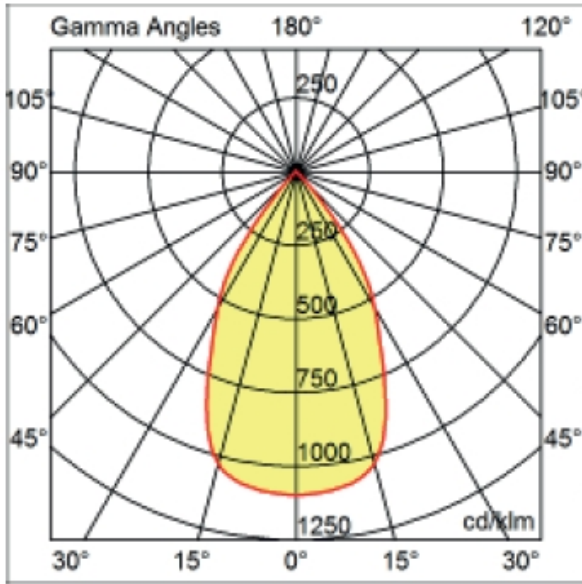

DIXIT RA11 RECESSED

A56024-

PROJECT	
TYPE	
SPECIFIER	
QUANTITY	
DATE	

	DP	DV	
Dimming	Phase	0-10V	
Color Temperature	27K 2700K	30K 3000K	35K 3500K
		40K 4000K	K°

Order Example **K°**
L5XXXXXX-DV-30K
0-10V
3000K

A