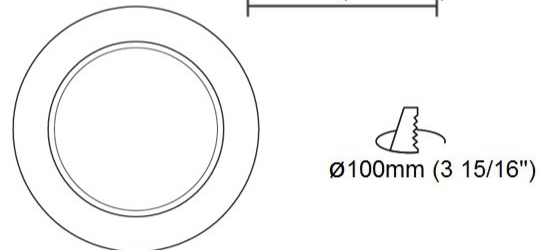

GENERAL

Series: Dixit
Subseries: Dixit RA11
Brand: Ivela
Division: Architectural
Mounting Type: Recessed
Mounting Location: Ceiling
Subcategory: Downlight

PHYSICAL

Shape: Round
Diameter (mm): 110
Diameter (in): 4 5/16
Height (mm): 70
Height (in): 2 3/4
Min. Recessing Depth (mm): 110
Min. Recessing Depth (in): 4 15/16
Light Distribution: Direct
Weight (kg): 0.6
Weight (lbs): 1.32
Diffuser: Clear Polycarbonate
Fixture Finish: MWH
Fixture Material: Aluminum Die Cast
Cut-out Measurements: 100mm / 3 15/16"

ELECTRICAL

Lamp Type: LED
Total Output Wattage (W): 12 / 18 / 26
Dimming: Tri-Mode (Non-Dimming and Phase Dimming (120Vac only) and 0-10V Dimming)
Driver Included: No
Driver Location: Recessed Housing
Driver Type: Constant Current - Universal
Driver Class: Class 2
Input Voltage (V): 120 - 277
Constant Current (MA): 350 / 500 / 700

LED

Number of LEDs: 1
Color Temperature (°K): 2700 / 3000 / 4000
Max. Delivered Lumen (lm): 1513 / 2092 / 2759
CRI: >85 CRI
Efficiency (%): 89
Lamp Life (hrs): 50000
Upon Request: 3500K upon request

OPTICAL

Optic°: 55
Adjustability: Fixed
Upon Request: Optic 18° or 30° (mirror-metallized) / 70° (white)

RATINGS AND CERTIFICATIONS

Certified By: Certified for North American Standards
IP rating: IP43
IK Rating: IK08
Glare Rating: ≤ 19