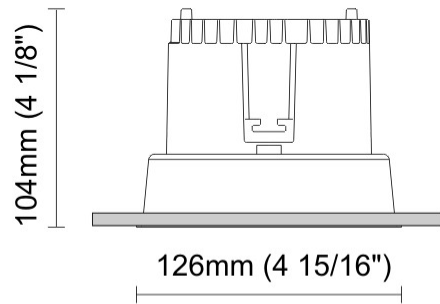

GENERAL

Series: Dixit
Subseries: Dixit RA11
Brand: Ivela
Division: Architectural
Mounting Type: Recessed
Mounting Location: Ceiling
Subcategory: Downlight

PHYSICAL

Shape: Round
Diameter (mm): 126
Diameter (in): 4 15/16
Height (mm): 104
Height (in): 4 1/8
Min. Recessing Depth (mm): 144
Min. Recessing Depth (in): 5 11/16
Light Distribution: Direct
Weight (kg): 0.6
Weight (lbs): 1.32
Diffuser: Clear Polycarbonate
Fixture Finish: MWH
Fixture Material: Aluminum Die Cast
Cut-out Measurements: 122mm / 4 13/16"

ELECTRICAL

Lamp Type: LED
Total Output Wattage (W): 12 / 18 / 26
Dimming: Tri-Mode (Non-Dimming and Phase Dimming (120Vac only) and 0-10V Dimming)
Driver Included: No
Driver Location: Recessed Housing
Driver Type: Constant Current - Universal
Driver Class: Class 2
Input Voltage (V): 120 - 277
Constant Current (MA): 350 / 500 / 700

LED

Number of LEDs: 1
Color Temperature (°K): 2700 / 3000 / 4000
Max. Delivered Lumen (lm): 1513 - 1602 / 2092 - 2180 / 2759 - 2848
CRI: >85 CRI
Efficiency (%): 89
Lamp Life (hrs): 50000
Upon Request: 3500K upon request

OPTICAL

Optic°: 55
Adjustability: Fixed
Upon Request: Optic 18° or 30° (mirror-metallized) / 70° (white)

RATINGS AND CERTIFICATIONS

Certified By: Certified for North American Standards
IP rating: IP43
IK Rating: IK08
Glare Rating: ≤ 19