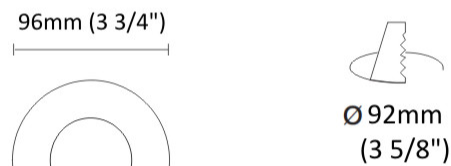

GENERAL

Series: Dixit
Subseries: Dixit RA8
Brand: Ivela
Division: Architectural
Mounting Type: Recessed
Mounting Location: Ceiling
Subcategory: Downlight

PHYSICAL

Shape: Round
Diameter (mm): 96
Diameter (in): 3 3/4
Height (mm): 85
Height (in): 3 3/8
Min. Recessing Depth (mm): 125
Min. Recessing Depth (in): 4 15/16
Light Distribution: Direct
Weight (kg): 0.3
Weight (lbs): 0.66
Diffuser: Clear Polycarbonate
Fixture Finish: MWH
Fixture Material: Aluminum Die Cast
Cut-out Measurements: 92mm / 3 5/8"

ELECTRICAL

Lamp Type: LED
Total Output Wattage (W): 5.5 / 8.5
Dimming: Tri-Mode (Non-Dimming and Phase Dimming (120Vac only) and 0-10V Dimming)
Driver Included: No
Driver Location: Recessed Housing
Driver Type: Constant Current - Universal
Driver Class: Class 2
Input Voltage (V): 120 - 277
Constant Current (MA): 350 / 500

LED

Number of LEDs: 1
Color Temperature (°K): 2700 / 3000
Max. Delivered Lumen (lm): 501 / 638
CRI: >90 CRI
Efficiency (%): 87.7
Lamp Life (hrs): 50000
Upon Request: 3500K upon request

OPTICAL

Optic°: 26
Beam Angle: Symmetric
Adjustability: Fixed
Upon Request: Optic 45° (mirror-metallized) / 65° (white)

RATINGS AND CERTIFICATIONS

Certified By: Certified for North American Standards
IP rating: IP44
IK Rating: IK08