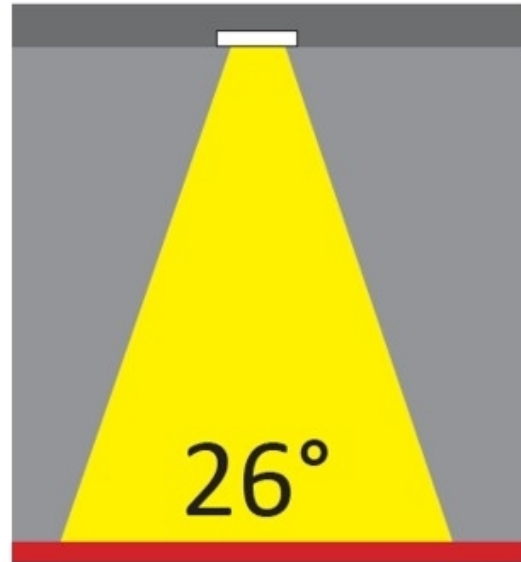

DIXIT RA8 RECESSED

A56077-

PROJECT
TYPE
SPECIFIER
QUANTITY
DATE

	DP	DV	
Dimming	Phase	0-10V	
Color Temperature	27K	30K	35K
	2700K	3000K	3500K

Order Example **K°**
L5XXXXXX-DV-30K
0-10V **3000K**

A