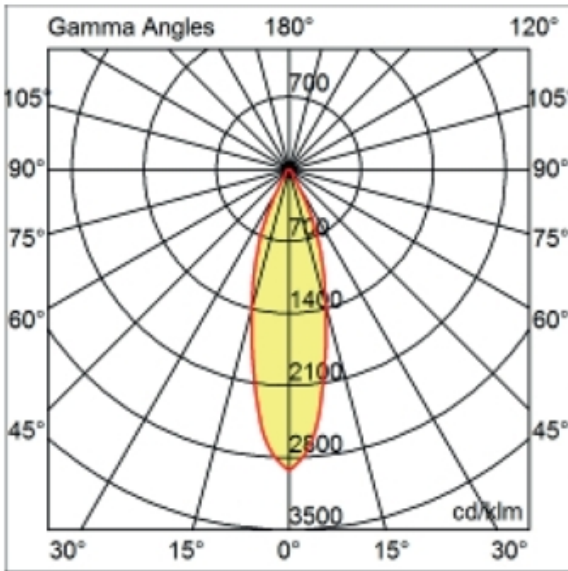

DIXIT RA8 RECESSED

A56077-

PROJECT
TYPE
SPECIFIER
QUANTITY
DATE

	DP	DV	
Dimming	Phase	0-10V	
Color Temperature	27K	30K	35K
	2700K	3000K	3500K

Order Example **K°**
L5XXXXXX-DV-30K
0-10V **3000K**

A