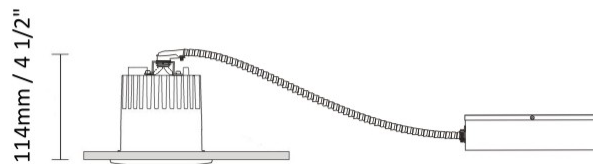

Ø 70mm (2 3/4")