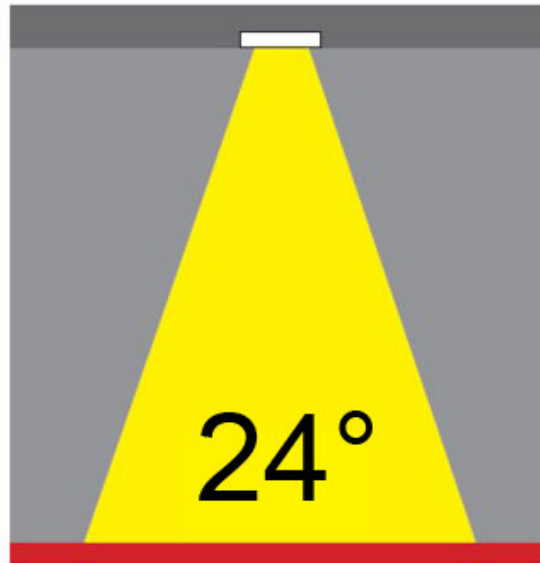

DIXIT RA8 RECESSED

A56057-

PROJECT
TYPE
SPECIFIER
QUANTITY
DATE

	DP	DV		Order Example		K°
Dimming	Phase	0-10V		L5XXXXXX-DV-30K		
Color Temperature	27K	30K	35K	40K		K°
	2700K	3000K	3500K	4000K	0-10V	3000K