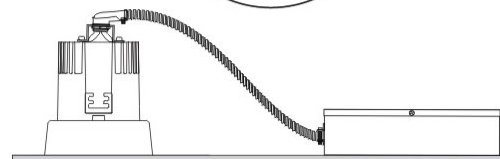

Ø96mm 3 3/4"