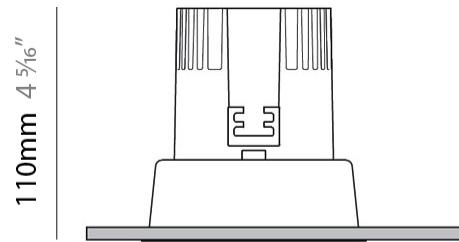

GENERAL

Series: Dixit
Subseries: Dixit RA8
Brand: Ivela
Division: Architectural
Mounting Type: Recessed
Mounting Location: Ceiling
Subcategory: Downlight

PHYSICAL

Shape: Round
Diameter (mm): 96
Diameter (in): 3 3/4
Height (mm): 110
Height (in): 4 5/16
Min. Recessing Depth (mm): 150
Min. Recessing Depth (in): 5 7/8
Light Distribution: Direct
Weight (kg): 0.4
Weight (lbs): 0.88
Diffuser: Clear Polycarbonate
Fixture Finish: MWH
Fixture Material: Aluminum Die Cast
Cut-out Measurements: 92mm / 3 5/8"

ELECTRICAL

Lamp Type: LED
Total Output Wattage (W): 9 / 12
Dimming: Tri-Mode (Non-Dimming and Phase Dimming (120Vac only) and 0-10V Dimming)
Driver Included: No
Driver Location: Recessed Housing
Driver Type: Constant Current - Universal
Driver Class: Class 2
Input Voltage (V): 120 - 277
Constant Current (MA): 250 / 350

LED

Number of LEDs: 1
Color Temperature (°K): 2700 / 3000
Max. Delivered Lumen (lm): 1096 / 1447
CRI: >80 CRI
Efficiency (%): 87.7
Lamp Life (hrs): 50000
Upon Request: 3500K upon request

OPTICAL

Optic°: 26
Beam Angle: Symmetric
Adjustability: Fixed
Upon Request: Optic 45° (mirror-metallized) / 65° (white)

RATINGS AND CERTIFICATIONS

Certified By: Certified for North American Standards
IP rating: IP44
IK Rating: IK08

PROJECT	_____
TYPE	_____
SPECIFIER	_____
QUANTITY	_____
DATE	_____